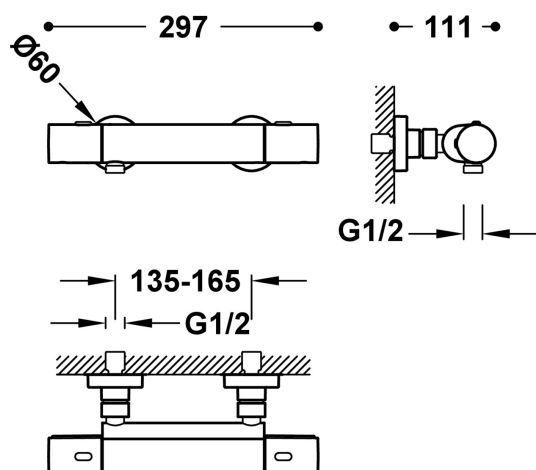

19016401NM

OVER-WALL

Over-wall thermostatic tap for the shower

· Without accessories

· ABS round handle

Matt Black Finish

BELGAQUA certification (Belgium)

Environmental Quality Guarantee (Catalonia)

Easy-Clean®. The thermostatic cartridge is easy to clean without losing temperature calibration

Connecting element: MURAL G1/2"

Tres Instant: The thermostatic cartridge ensures a constant flow of water at the desired temperature, in spite of pressure or temperature changes.

Material: Low lead content brass

New

Corrosion resistance