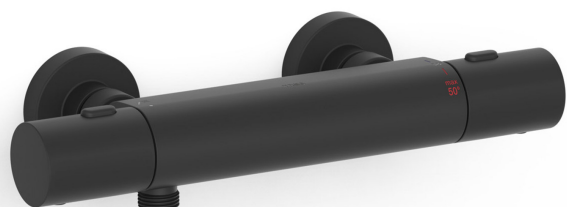

## 19016401NM

OVER-WALL

### Over-wall thermostatic tap for the shower

· Without accessories

· ABS round handle

Matt Black Finish

BELGAQUA certification (Belgium)

Environmental Quality Guarantee (Catalonia)

Easy-Clean®. The thermostatic cartridge is easy to clean without losing temperature calibration

Connecting element: MURAL G1/2"

Tres Instant: The thermostatic cartridge ensures a constant flow of water at the desired temperature, in spite of pressure or temperature changes.

Material: Low lead content brass